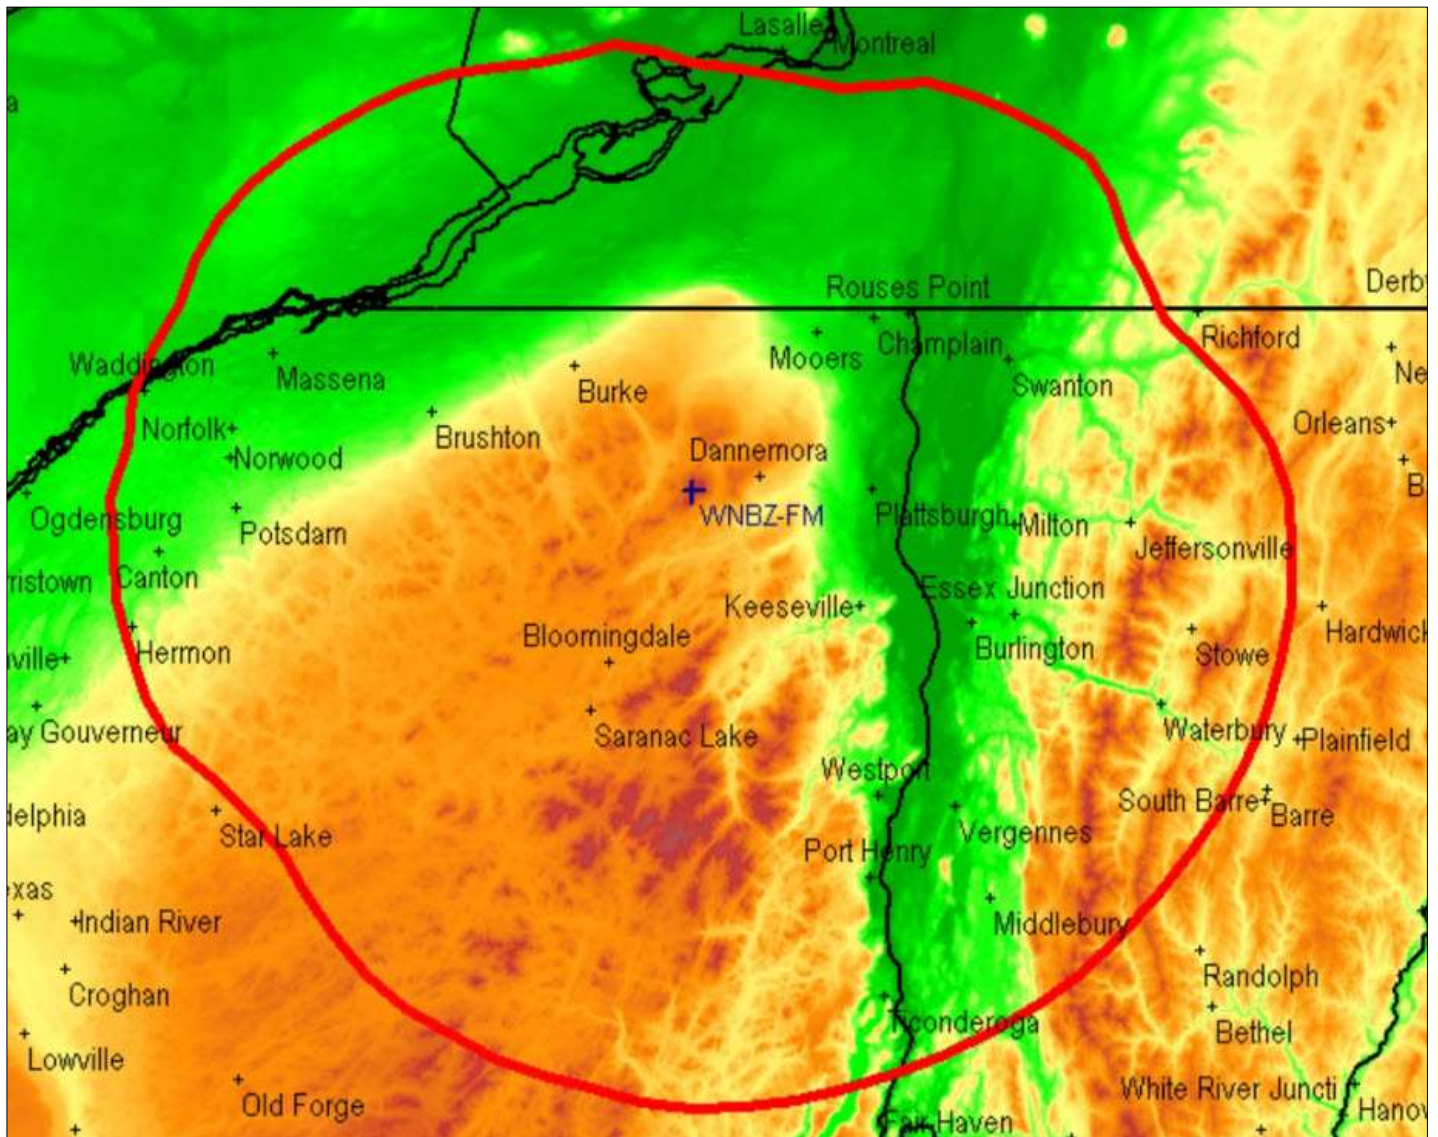

# Z1063

## Coverage Map

**Broadcasting Classic Hits from the top of Lyon Mountain at about 4,000 feet above the Burlington/Plattsburgh market and reaching over half a million people in New York, Vermont and Canada 24 hours a day**